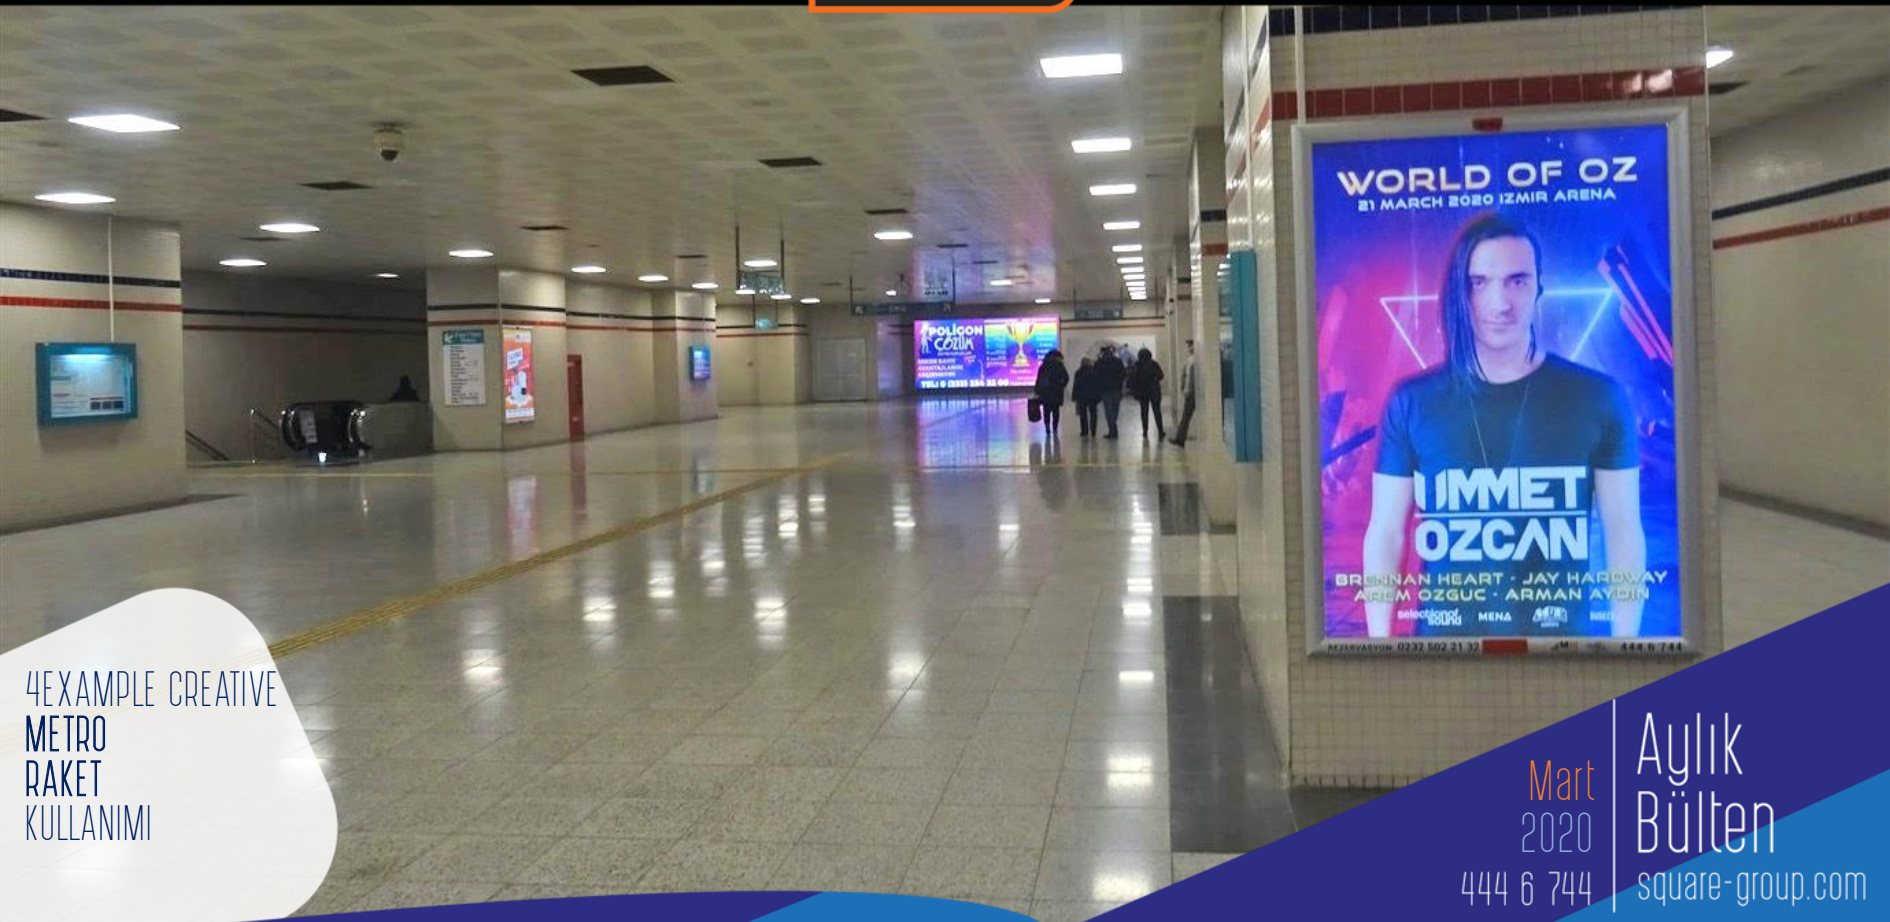

4EXAMPLE CREATIVE
METRO
RAKET
KULLANIMI

Mart
2020
444 6 744

Aylık
Bülten

square-group.com